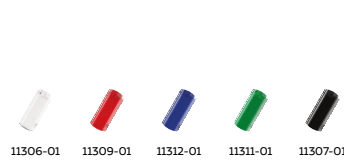

U-507 HC LED
Printable Space: 52 x 14 mm