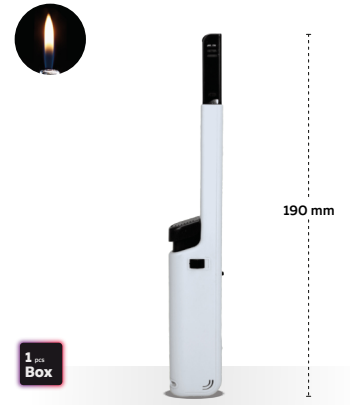

PRAGUE HC / MT
Printable Space: 50 x 15 mm