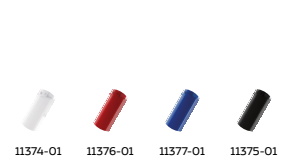

U-801 HC
Printable Space: 52 x 14 mm