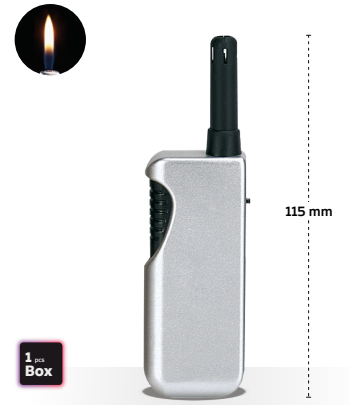

PRAGUE HC / MT
Printable Space: 50 x 15 mm

BB-222 MT
Printable Space: 55 x 10 mm

BB-8 MT FT
Printable Space: 20 x 20 mm

BB-8 HC NT
Printable Space: 20 x 20 mm

BRUSSELS MT
Printable Space: 30 x 20 mm

EB-036 Metal Jet
Printable Space: 40 x 20 mm